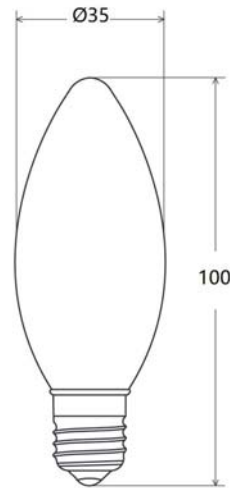

Atria - Casambi LED Filament Bulb

4w | 275lm | 2200K

Ordering Code:

B35-22K-AMB-E27

Atria is Casambi enabled LED bulb makes it easier than ever to introduce smart lighting at home. Use the Casambi app and start controlling your lights straight out of the box.

Other CCT and glass finishes available upon request.

Lamp Features & Specifications:

Style	B35	Lifetime	30000hrs
Socket	E27	Cycles on/off	100000
Filaments	Spiral	Working Voltage	220-240VAC 50/60Hz
Dimmable	By Casambi App	In-rush protection	3000V
Power	4w	Operating Temperature	-20° to +45°
Equivalent	20w	Energy Efficiency	71.6lm/w
Lumen	265	Energy Class	G (G -> A scale)
CCT	2200K	Beam Angle	360°
CRI	>90	Power Factor	>0.9
Glass Finish	Amber	Lamp Weight	25g
Warranty	3 Years		
IP	20		
Control range	50m		