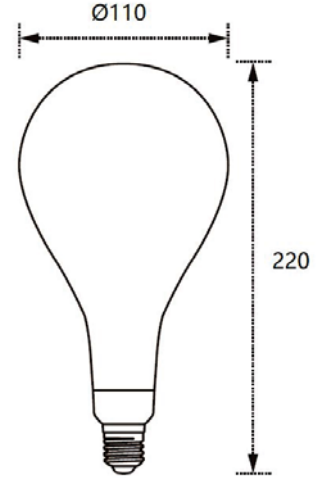

Navi - Casambi LED Filament Bulb

4w | 275lm | 2200K

Ordering Code:

A110-22K-AMB-E27

Navi is Casambi enabled LED bulb makes it easier than ever to introduce smart lighting at home. Use the Casambi app and start controlling your lights straight out of the box.

Other CCT and glass finishes available upon request.

Lamp Features & Specifications:

Style	A110	Lifetime	30000hrs
Socket	E27	Cycles on/off	100000
Filaments	Spiral	Working Voltage	220-240VAC 50/60Hz
Dimmable	By Casambi App	In-rush protection	3000V
Power	4w	Operating Temperature	-20° to +45°
Equivalent	20w	Energy Efficiency	79.7lm/w
Lumen	295	Energy Class	G (G -> A scale)
CCT	2200K	Beam Angle	360°
CRI	>90	Power Factor	>0.9
Glass Finish	Amber	Lamp Weight	220g
Warranty	3 Years		
IP	20		
Control range	50m		